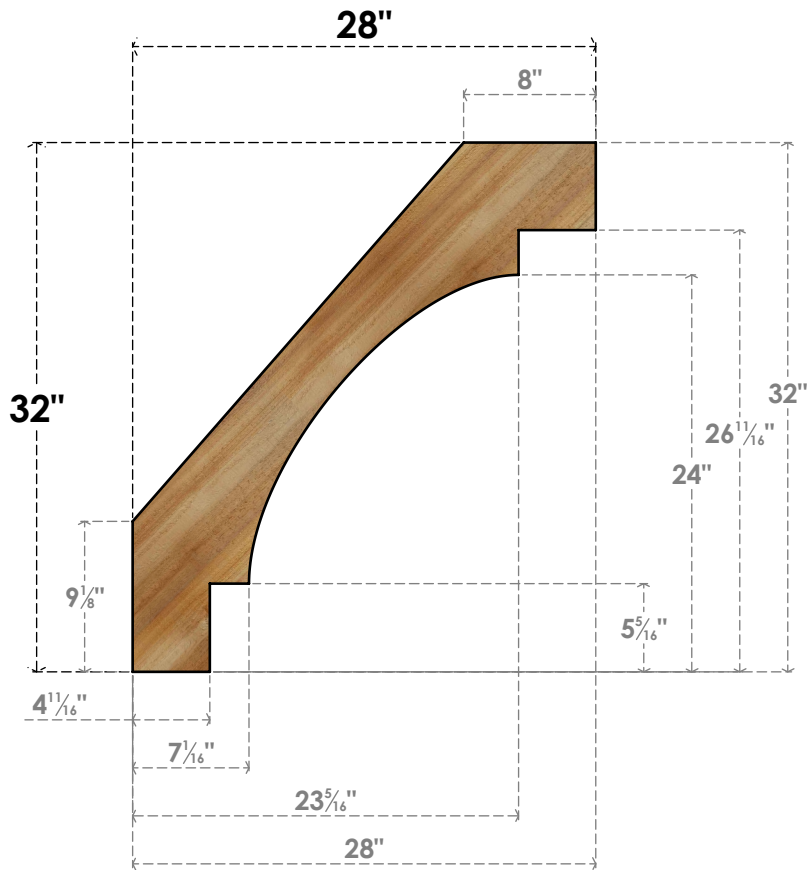

# BRC06X28X32MRC00RWR

6"W X 28"D X 32"H MERCED ROUGH SAWN BRACE, WESTERN RED CEDAR

**SIDE**

**FRONT**

EKENA MILLWORK  
2300 WEST MAIN ST.  
CLARKSVILLE, TX 75426  
TOLL FREE: 866-607-0453  
WWW.EKENAMILLWORK.COM

**NOTES**

1. INSTALLATION TO BE COMPLETED IN ACCORDANCE WITH MANUFACTURER'S SPECIFICATIONS.
2. DRAWING MAY NOT BE TO SCALE
3. THIS DRAWING IS INTENDED FOR DESIGN AND PLANNING PURPOSES ONLY.
4. ALL INFORMATION CONTAINED HEREIN WAS CURRENT AT THE TIME OF DEVELOPMENT BUT MUST BE REVIEWED AND APPROVED BY THE PRODUCT MANUFACTURER TO BE CONSIDERED ACCURATE.
5. PRODUCTS ARE NOT KILN DRIED. THIS ITEM IS UNIQUE AND WILL CONTAIN THE NATURAL VARIATIONS THAT THE WOOD SPECIES OFFERS. THIS MAY RESULT IN VARIATIONS UP TO 1/4"